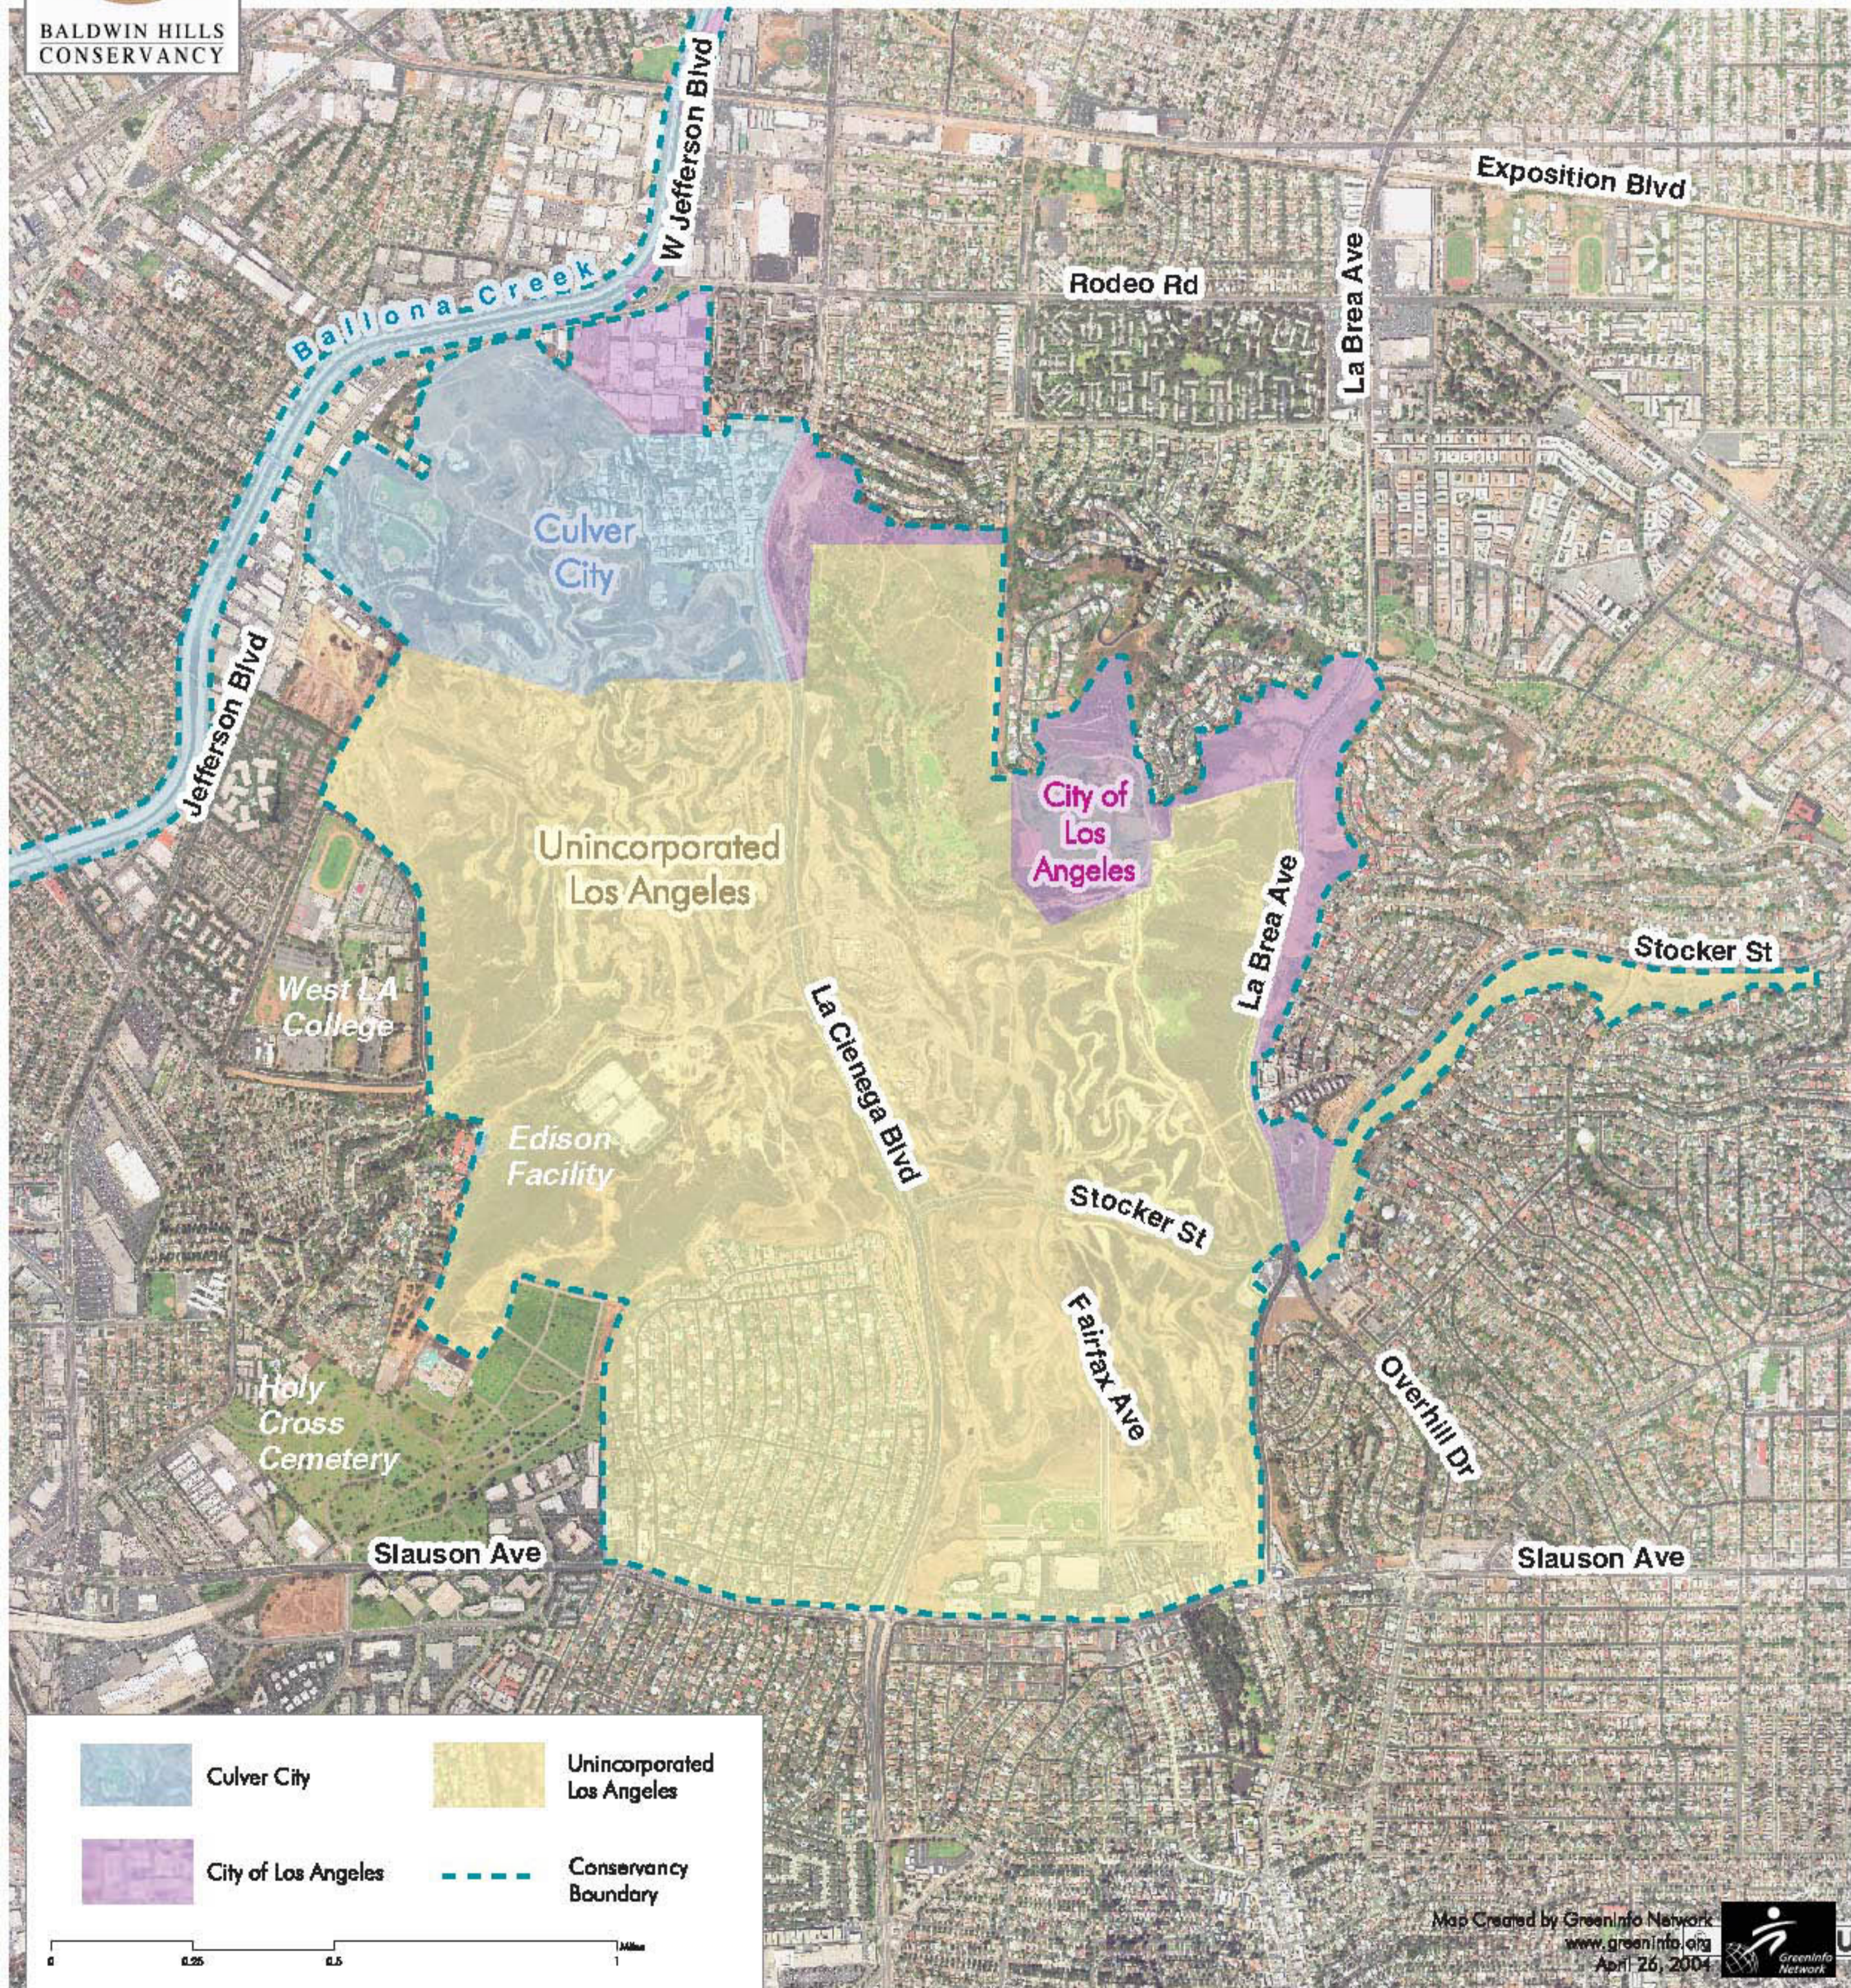

BALDWIN HILLS CONSERVANCY

Baldwin Hills Area

Culver City

Unincorporated Los Angeles

City of Los Angeles

Conservancy Boundary

Projection: California State Plane Zone 5 (NAD 83 feet)
Scale: 1 to 25,000

Map Created by GreenInfo Network
www.greeninfo.org
April 26, 2004