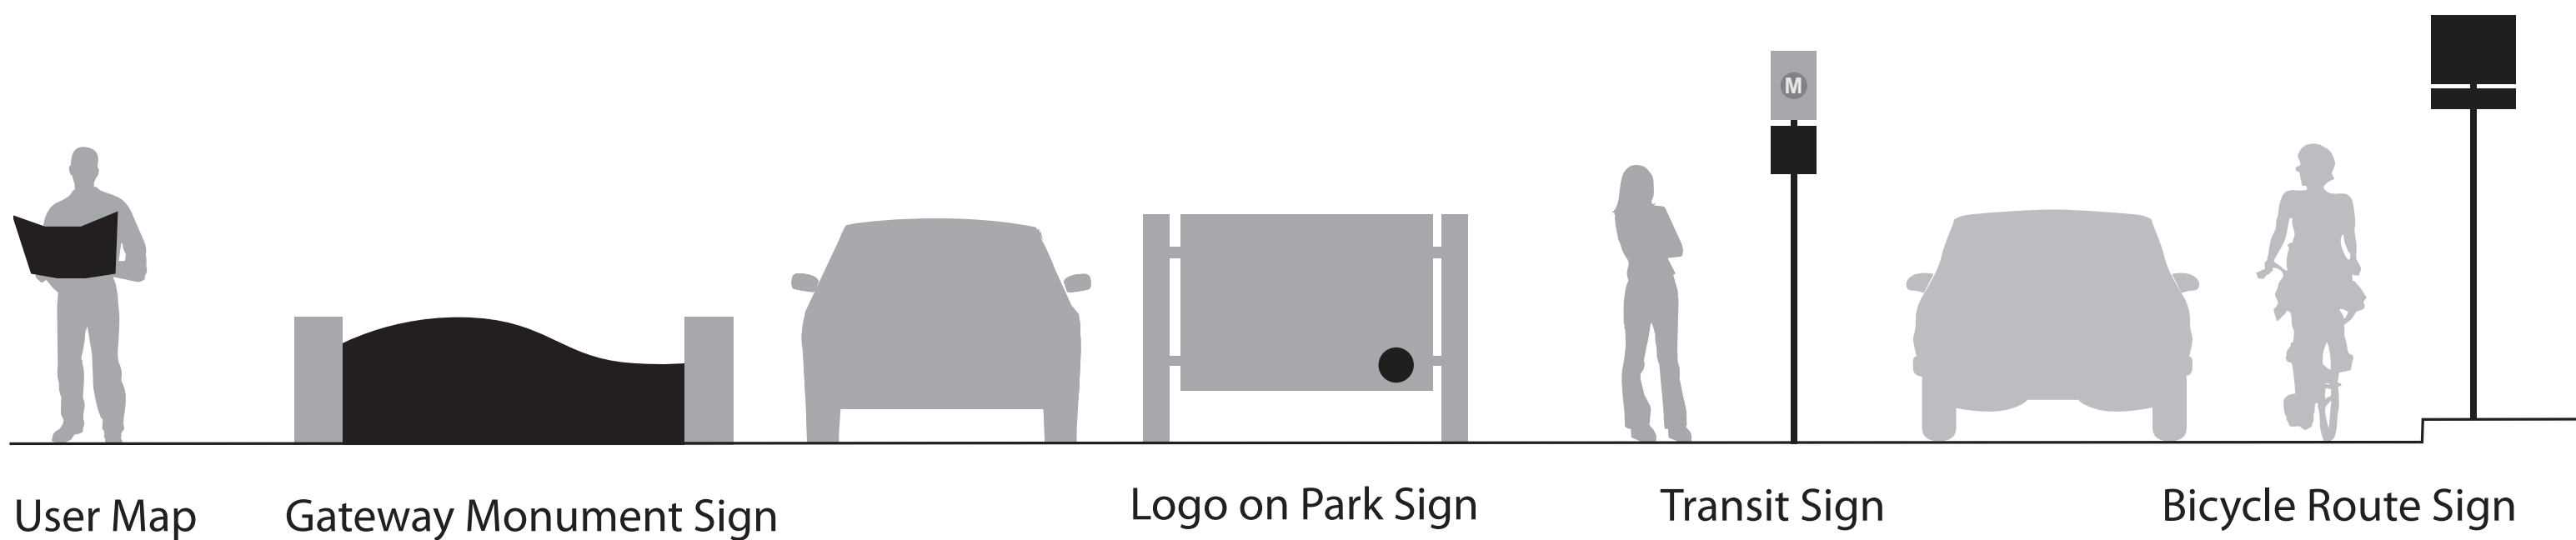

Park to Playa Wayfinding Elements

OFF SITE ELEMENTS