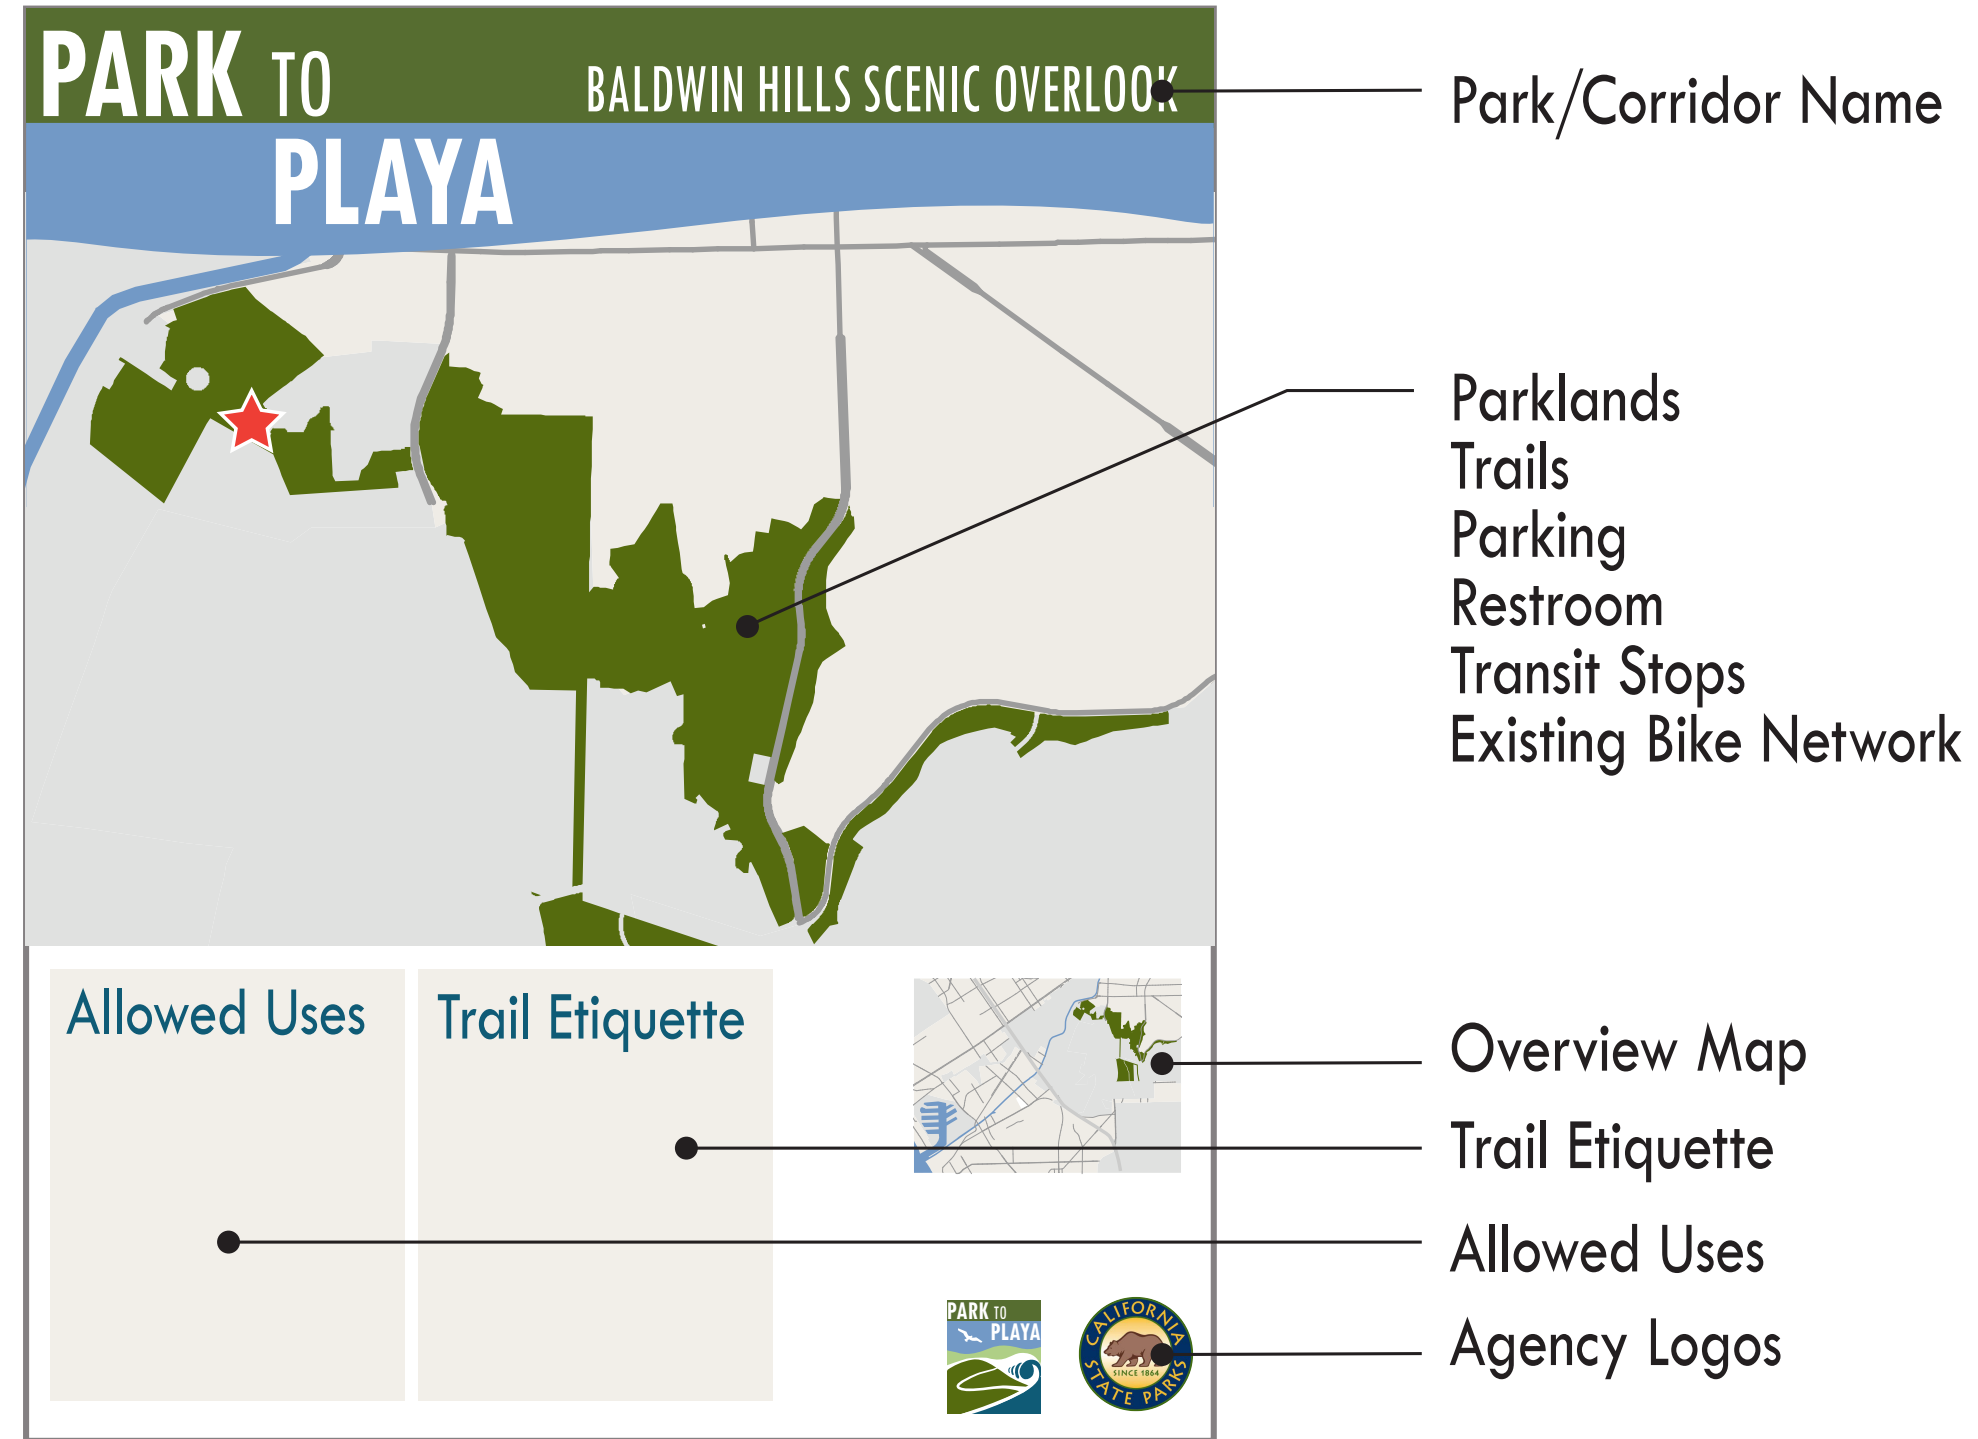

Park To Playa Amenities

Gateways

Bike Parking

Landscaping Concept

Native Landscape Plants

Achillea millefolium (Yarrow)
 Carpenteria californica (Bush anemone)
 Muhlenbergia rigens (Deer grass)
 Ceanothus Ray Hartman (Buckthorn)
 Epilobium canum (Zauschneria)
 Rosa californica (Wild rose)
 Salvia spathacea (Pitcher sage)
 Baccharis pilularis (Pigeon point)
 Lotus scoparius (Deerweed)

Park to Playa Wayfinding Elements

OFF SITE ELEMENTS

ON TRAIL ELEMENTS

EXAMPLES OF POTENTIAL SIGNS AND MARKINGS

Map Kiosk

Direction Sign

Juncture Sign

Confirmation Signs

Bike Route Sign

Park To Playa Trail Wayfinding

What Destinations Would You Like to See on Signs Along the Trail?

Parks

LA County Ruben Ingold Park
Norman O. Houston Park
Kenneth Hahn State Rec Area
Blair Hills Park
Baldwin Hills Scenic Overlook
Culver City Park
Ballona Wetlands
Pacific Ocean / Beach
Ladera Park
Jim Gilliam Recreation Center
Syd Kronenthal Park

Paths and Trails

Stocker Corridor Trail
Ballona Creek Bike Path
Beach Bike Path

Transit and Parking

Metro Expo Line Stop
Bus Stop
Public Parking Lot

Amenities

Restrooms
Drinking Fountain
Visitor's Center
Playground
Outdoor Fitness Equipment