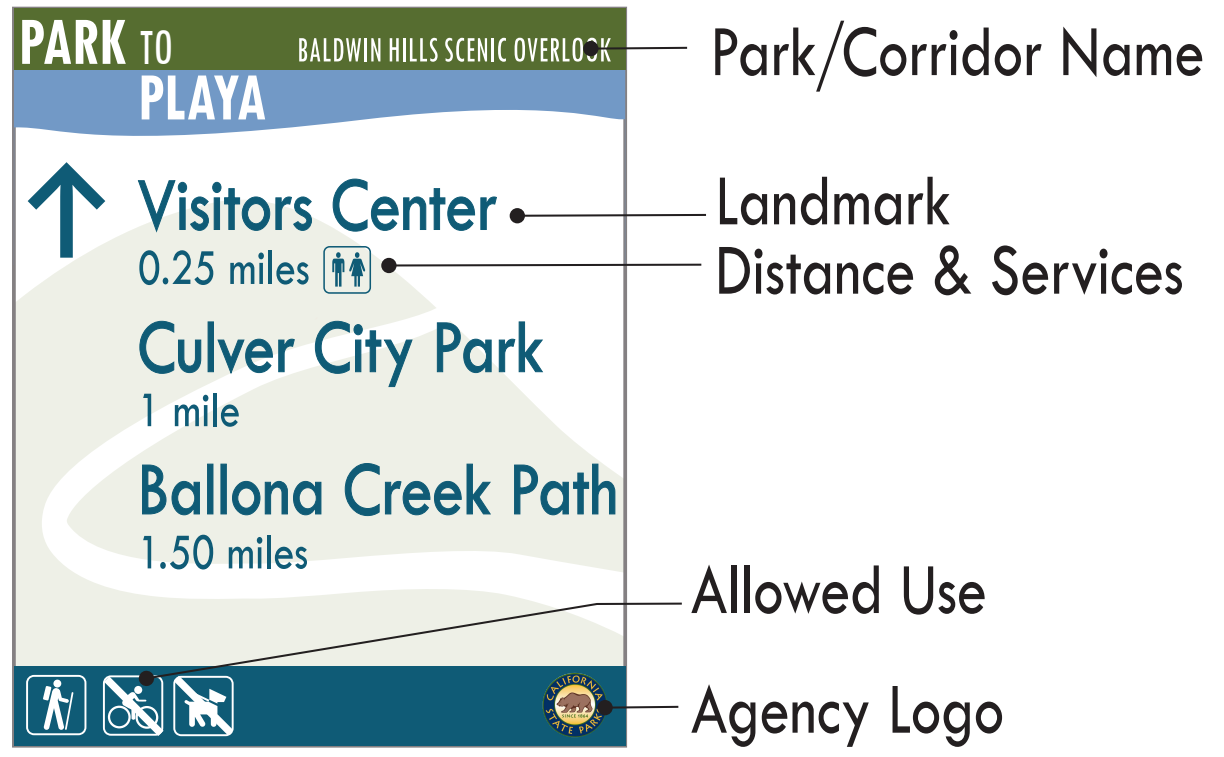

Design Theme 1 Benches

Design Theme 2 Benches

Fencing at Gateways

Trash Receptacles

Fencing at Gateways

Trash Receptacles

Fencing Along Private Property

Shade Structures

Park to Playa Wayfinding Elements

OFF SITE ELEMENTS

ON TRAIL ELEMENTS

EXAMPLES OF POTENTIAL SIGNS AND MARKINGS

Map Kiosk

Direction Sign

Juncture Sign

Confirmation Signs

Bike Route Sign

Park To Playa Trail Wayfinding

What Destinations Would You Like to See on Signs Along the Trail?

Parks

LA County Ruben Ingold Park
Norman O. Houston Park
Kenneth Hahn State Rec Area
Blair Hills Park
Baldwin Hills Scenic Overlook
Culver City Park
Ballona Wetlands
Pacific Ocean / Beach
Ladera Park
Jim Gilliam Recreation Center
Syd Kronenthal Park

Paths and Trails

Stocker Corridor Trail
Ballona Creek Bike Path
Beach Bike Path

Transit and Parking

Metro Expo Line Stop
Bus Stop
Public Parking Lot

Amenities

Restrooms
Drinking Fountain
Visitor's Center
Playground
Outdoor Fitness Equipment