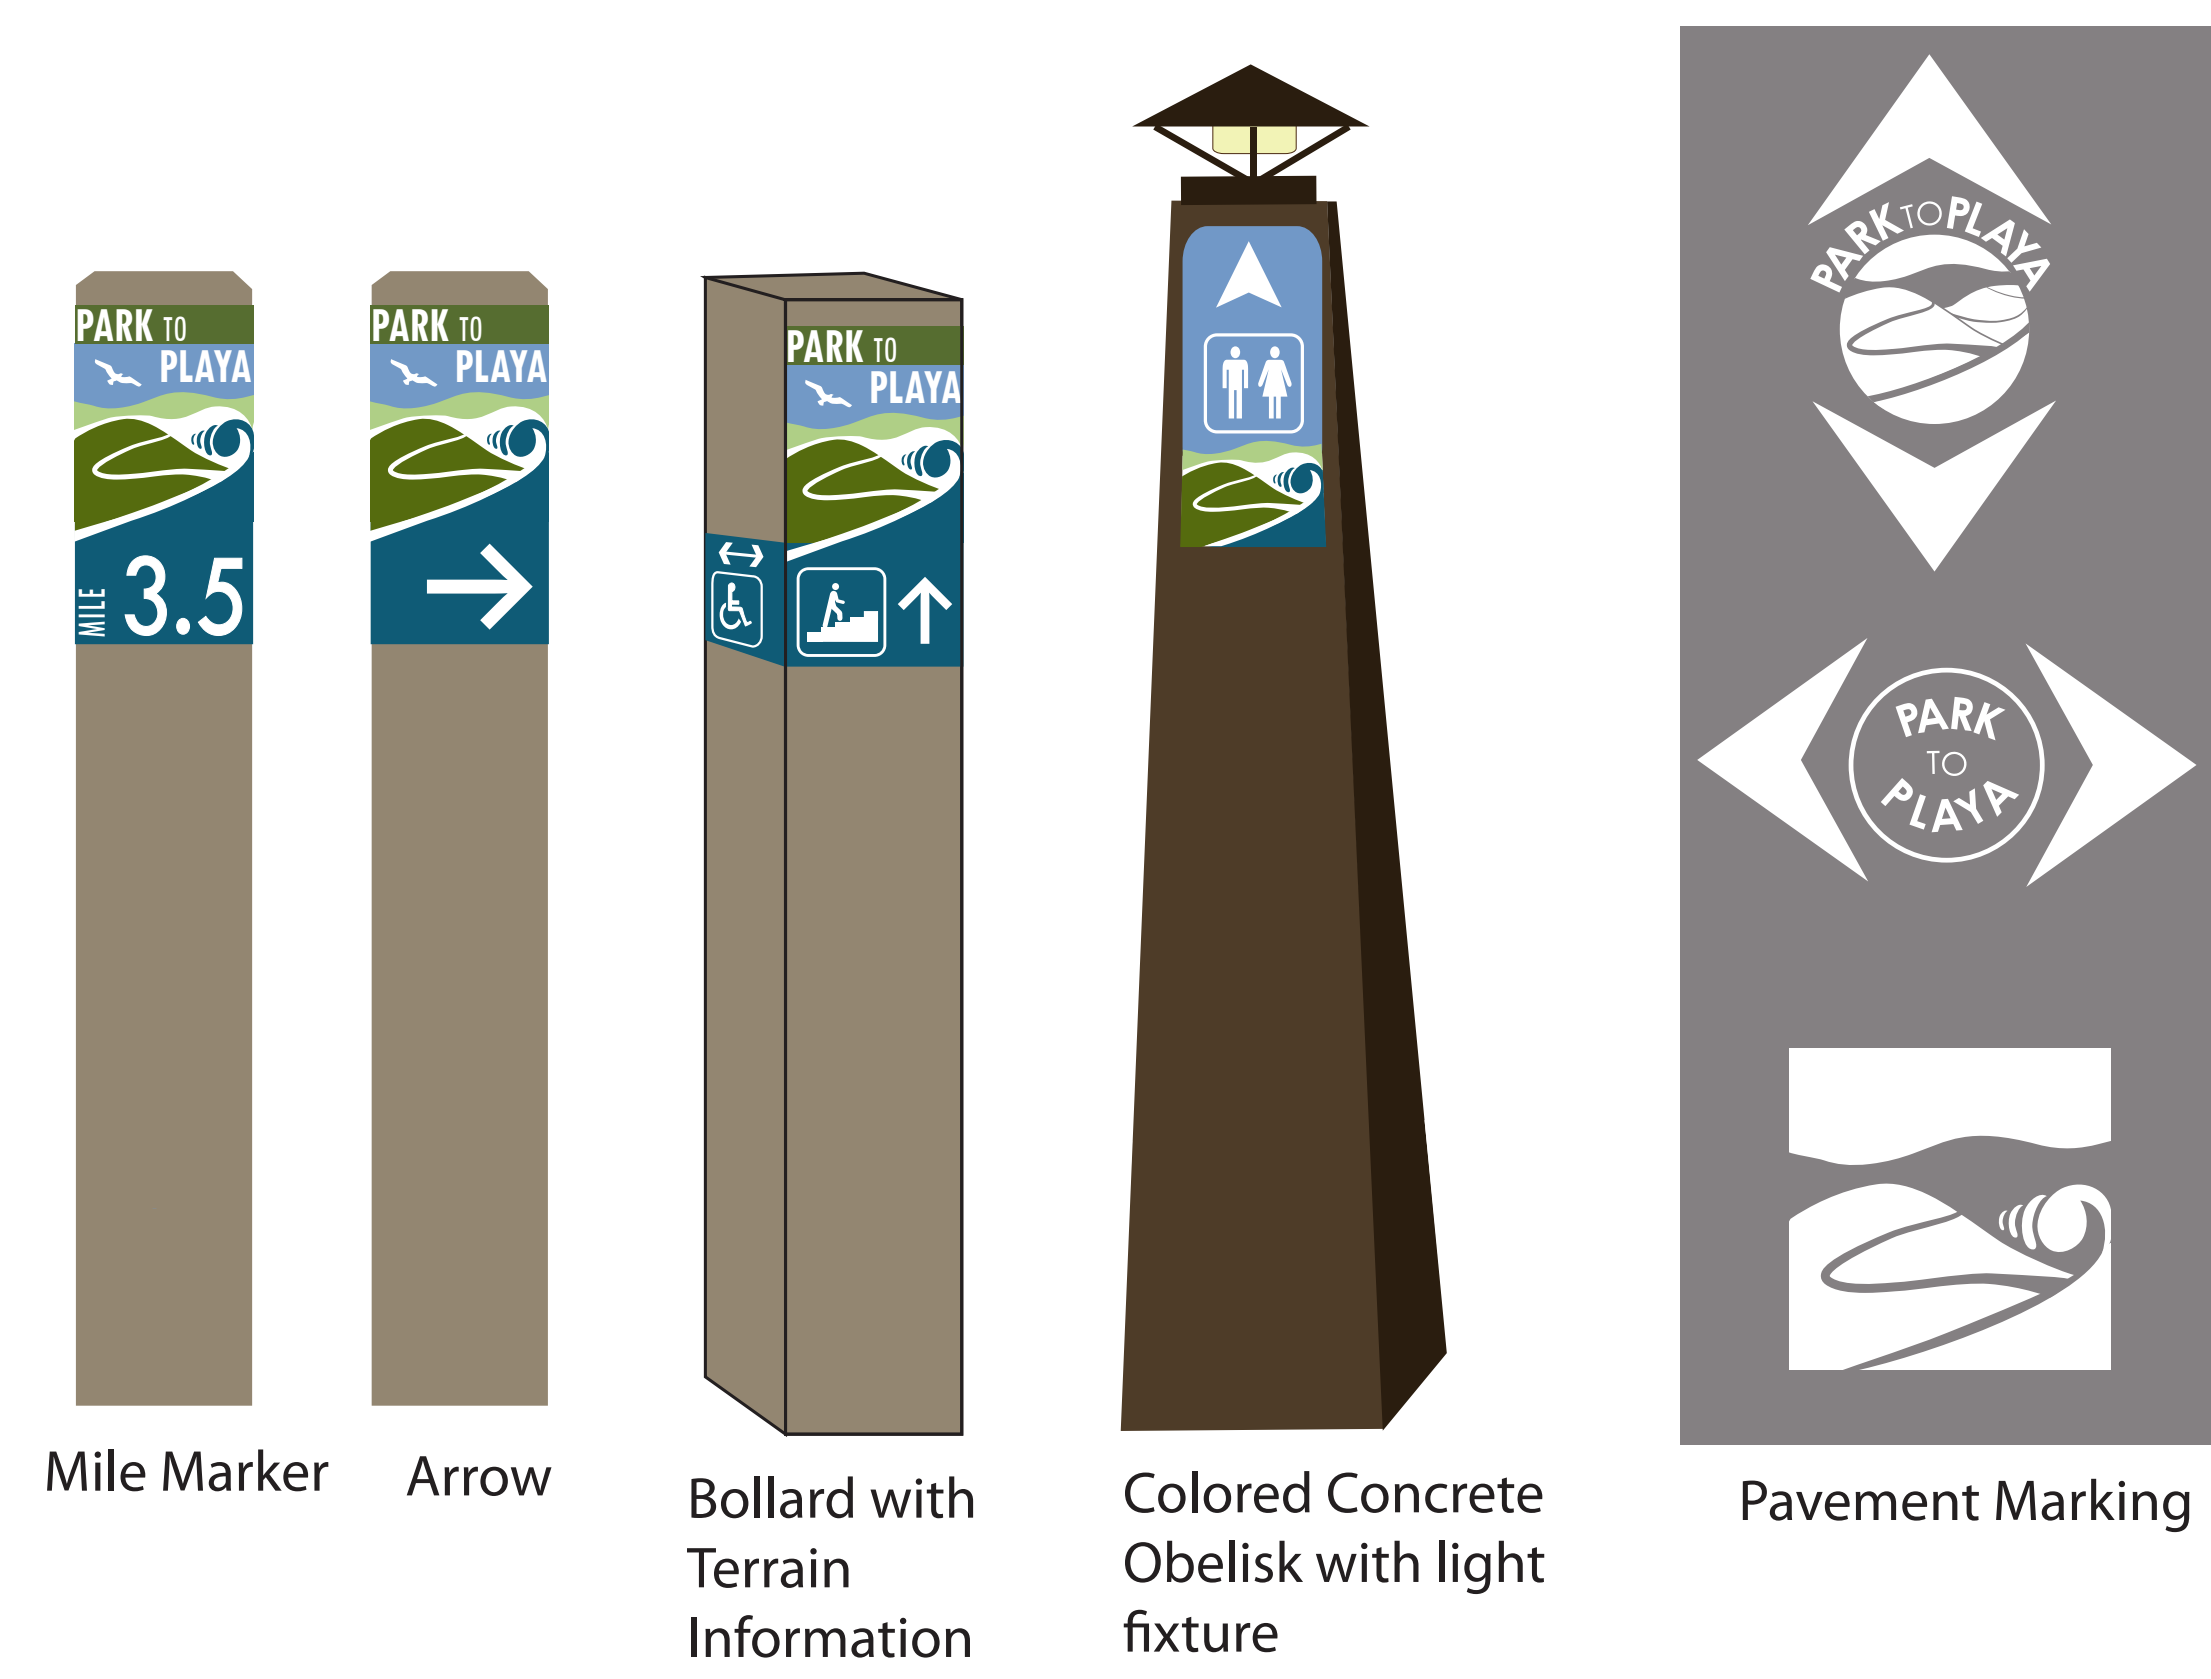

Design Theme 1 Benches

Design Theme 2 Benches

Fencing at Gateways

Trash Receptacles

Fencing at Gateways

Trash Receptacles

Fencing Along Private Property

Shade Structures

Park to Playa Wayfinding Elements

OFF SITE ELEMENTS

ON TRAIL ELEMENTS

EXAMPLES OF POTENTIAL SIGNS AND MARKINGS

Map Kiosk

Direction Sign

Juncture Sign

Confirmation Signs

Bike Route Sign

Park To Playa Trail Wayfinding

What Destinations Would You Like to See on Signs Along the Trail?

Parks

LA County Ruben Ingold Park
Norman O. Houston Park
Kenneth Hahn State Rec Area
Blair Hills Park
Baldwin Hills Scenic Overlook
Culver City Park
Ballona Wetlands
Pacific Ocean / Beach
Ladera Park
Jim Gilliam Recreation Center
Syd Kronenthal Park

Paths and Trails

Stocker Corridor Trail
Ballona Creek Bike Path
Beach Bike Path

Transit and Parking

Metro Expo Line Stop
Bus Stop
Public Parking Lot

Amenities

Restrooms
Drinking Fountain
Visitor's Center
Playground
Outdoor Fitness Equipment