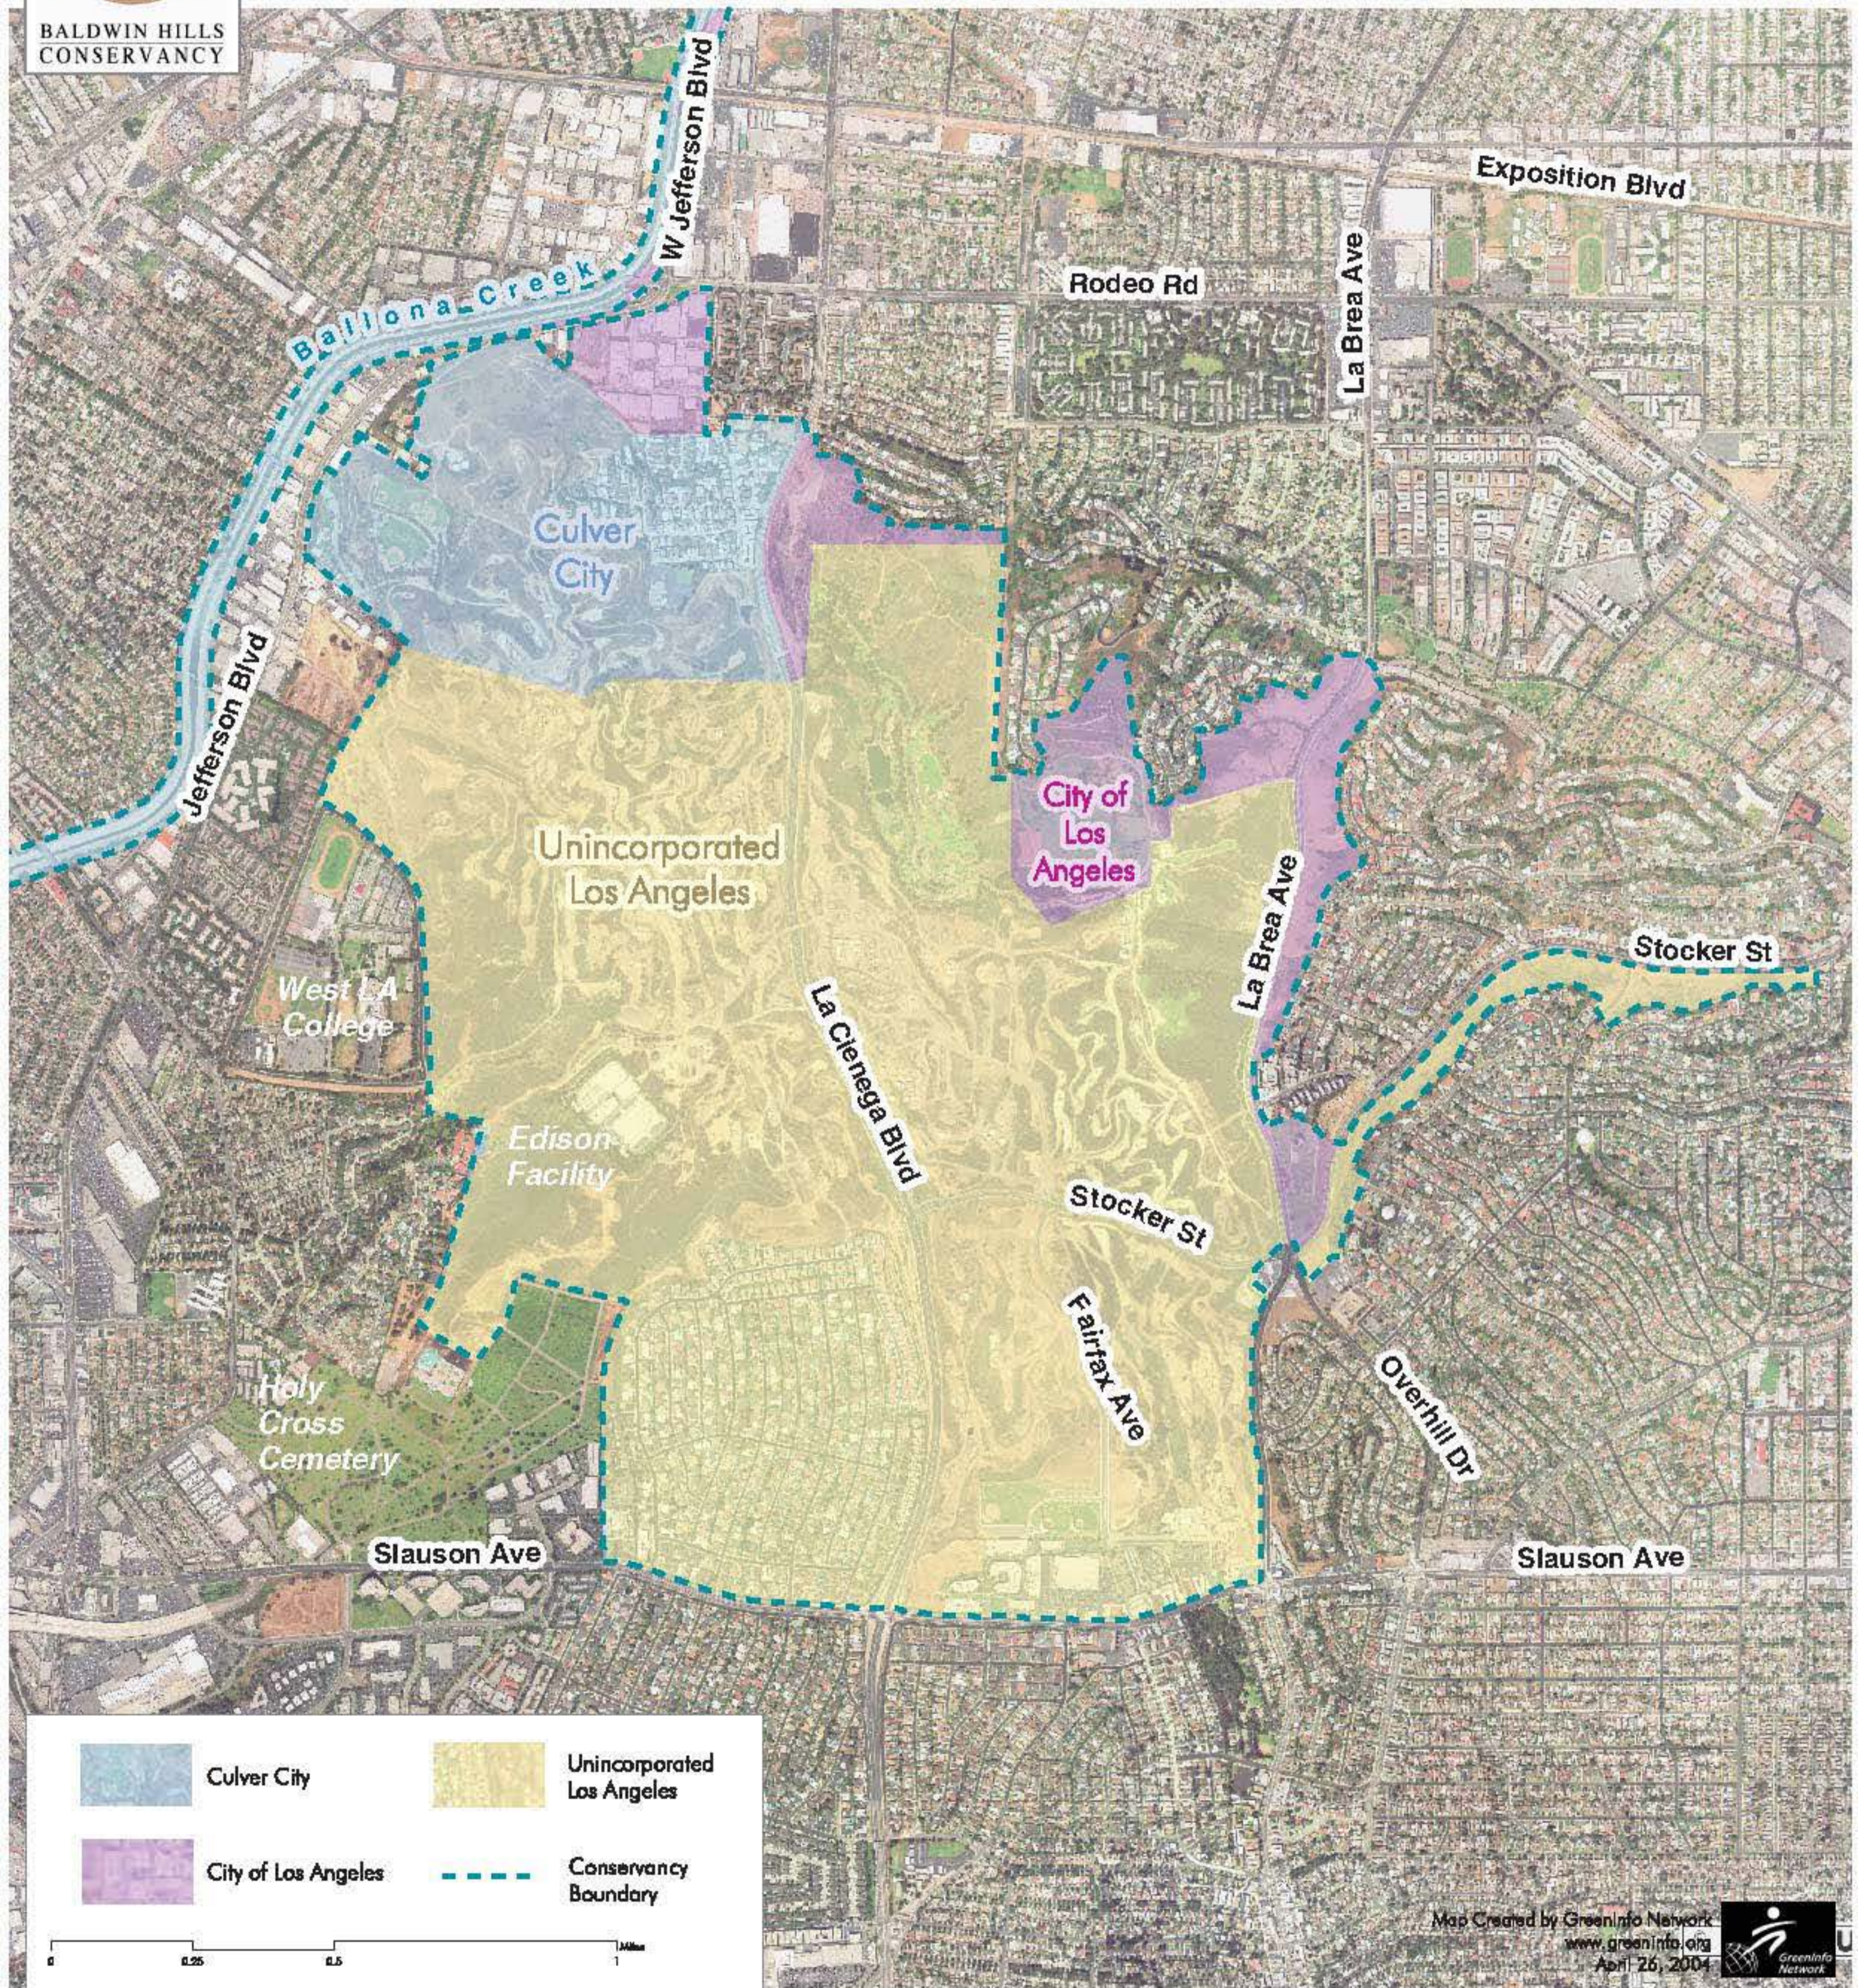

BALDWIN HILLS CONSERVANCY

Baldwin Hills Area

Projection: California State Plane Zone 5 (NAD 83 feet)
 Scale: 1 to 25,000

Map Created by GreenInfo Network
www.greeninfo.org
 April 26, 2004